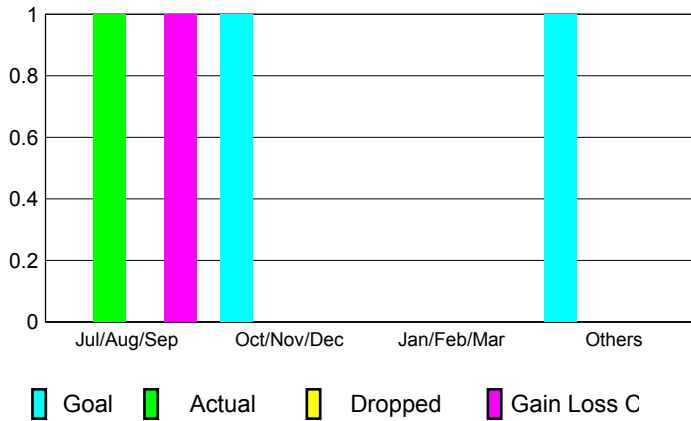

GMT: **John Muller**

Location: **AUSTRALIA**

GMT CA: **7**

**CLUBS**

Month	New Club Goal	Actual New Clubs	Actual Dropped Clubs	Gain/Loss of Clubs
<b>2012-2013</b>				
Jul/Aug/Sep	0	1	0	1
Oct/Nov/Dec	1	0	0	0
Jan/Feb/Mar	0	0	0	0
Apr/May/Jun	1	0	0	0
<b>Totals</b>	<b>2</b>	<b>1</b>	<b>0</b>	<b>1</b>

**Club Results 2012-2013**

Goal, New, Dropped, Gain/Loss

**YTD Status Quo Clubs 2012-2013**

Status Quo Clubs Compared to Status Quo Members

**Club Gain/Loss 2012-2013**

**MEMBERSHIP**

Month	Net Memb Goal	Actual New Memb	Actual Dropped Memb	Gain/Loss of Memb
<b>2012-2013</b>				
Jul/Aug/Sep	10	63	31	32
Oct/Nov/Dec	32	22	38	-16
Jan/Feb/Mar	10	30	55	-25
Apr/May/Jun	33	35	51	-16
<b>Totals</b>	<b>85</b>	<b>150</b>	<b>175</b>	<b>-25</b>