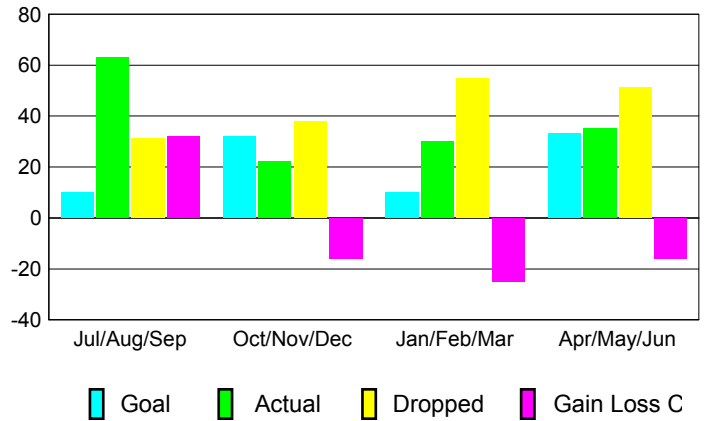

GMT: **John Muller**

Location: **AUSTRALIA**

GMT CA: **7**

**CLUBS**

Month	New Club Goal	Actual New Clubs	Actual Dropped Clubs	Gain/Loss of Clubs
<b>2012-2013</b>				
Jul/Aug/Sep	0	1	0	1
Oct/Nov/Dec	1	0	0	0
Jan/Feb/Mar	0	0	0	0
Apr/May/Jun	1	0	0	0
<b>Totals</b>	<b>2</b>	<b>1</b>	<b>0</b>	<b>1</b>

**Club Results 2012-2013**

Goal, New, Dropped, Gain/Loss

**YTD Status Quo Clubs 2012-2013**

Status Quo Clubs Compared to Status Quo Members

**Club Gain/Loss 2012-2013**

**MEMBERSHIP**

Month	Net Memb Goal	Actual New Memb	Actual Dropped Memb	Gain/Loss of Memb
<b>2012-2013</b>				
Jul/Aug/Sep	10	63	31	32
Oct/Nov/Dec	32	22	38	-16
Jan/Feb/Mar	10	30	55	-25
Apr/May/Jun	33	35	51	-16
<b>Totals</b>	<b>85</b>	<b>150</b>	<b>175</b>	<b>-25</b>

**Membership Results 2012-2013**

Goal, New, Dropped, Gain/Loss

**Gender Comparison 2012-2013**

**Membership Gain/Loss 2012-2013**